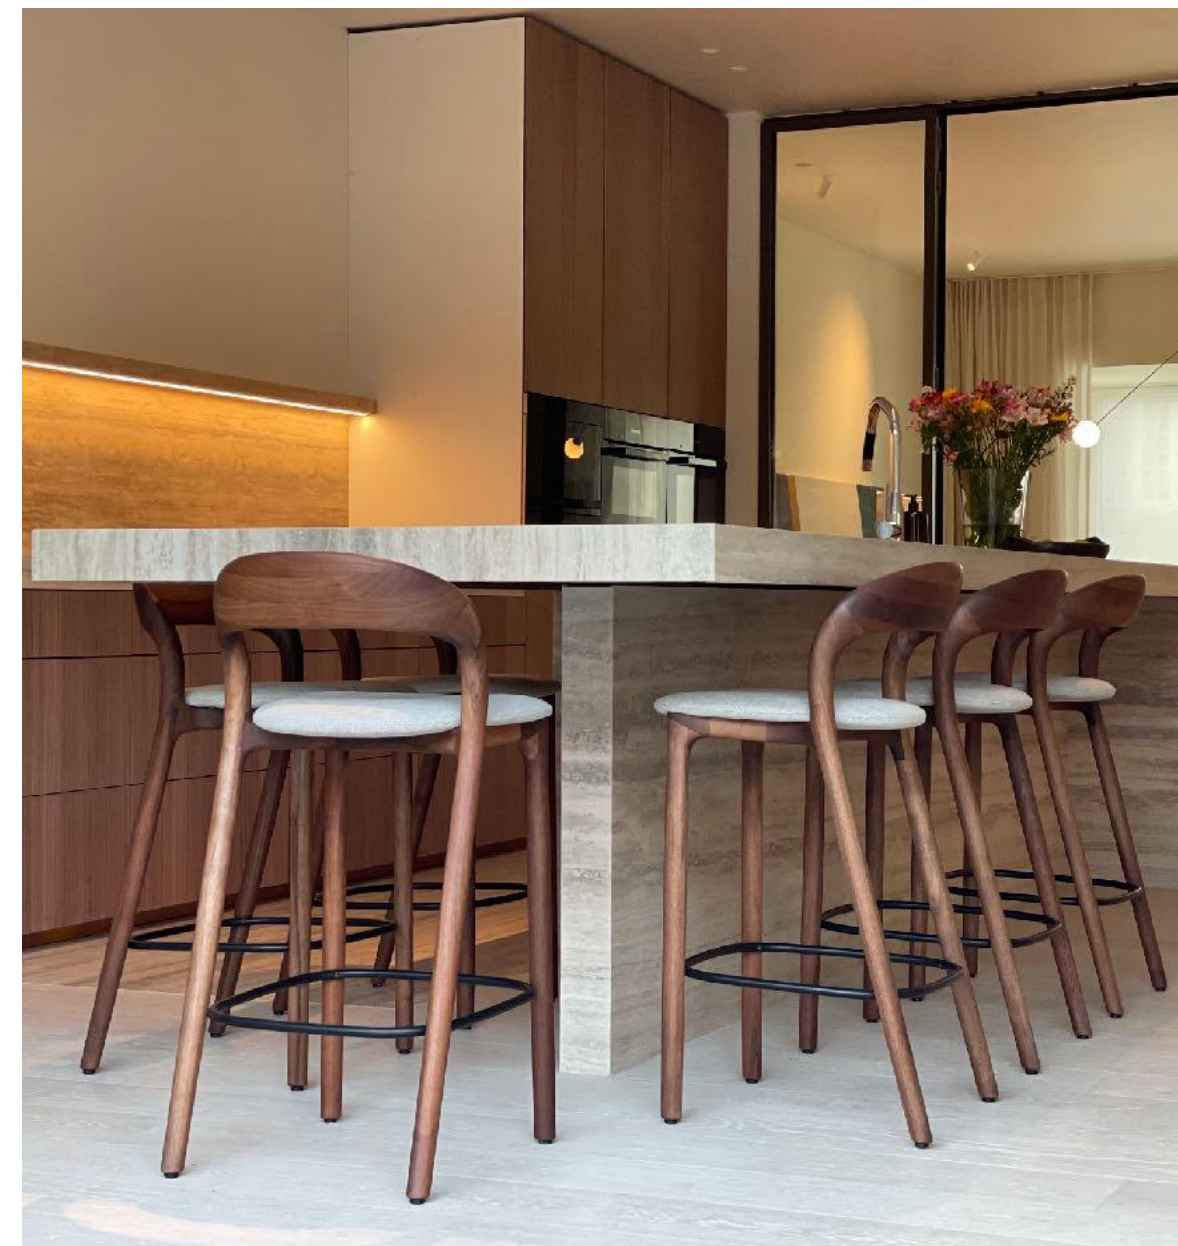

ducksnest.com.au |
Showroom GO1, 15-35 Thistlethwaite St South Melbourne, Victoria 3205 |
03 5224 1444

ducksnest.