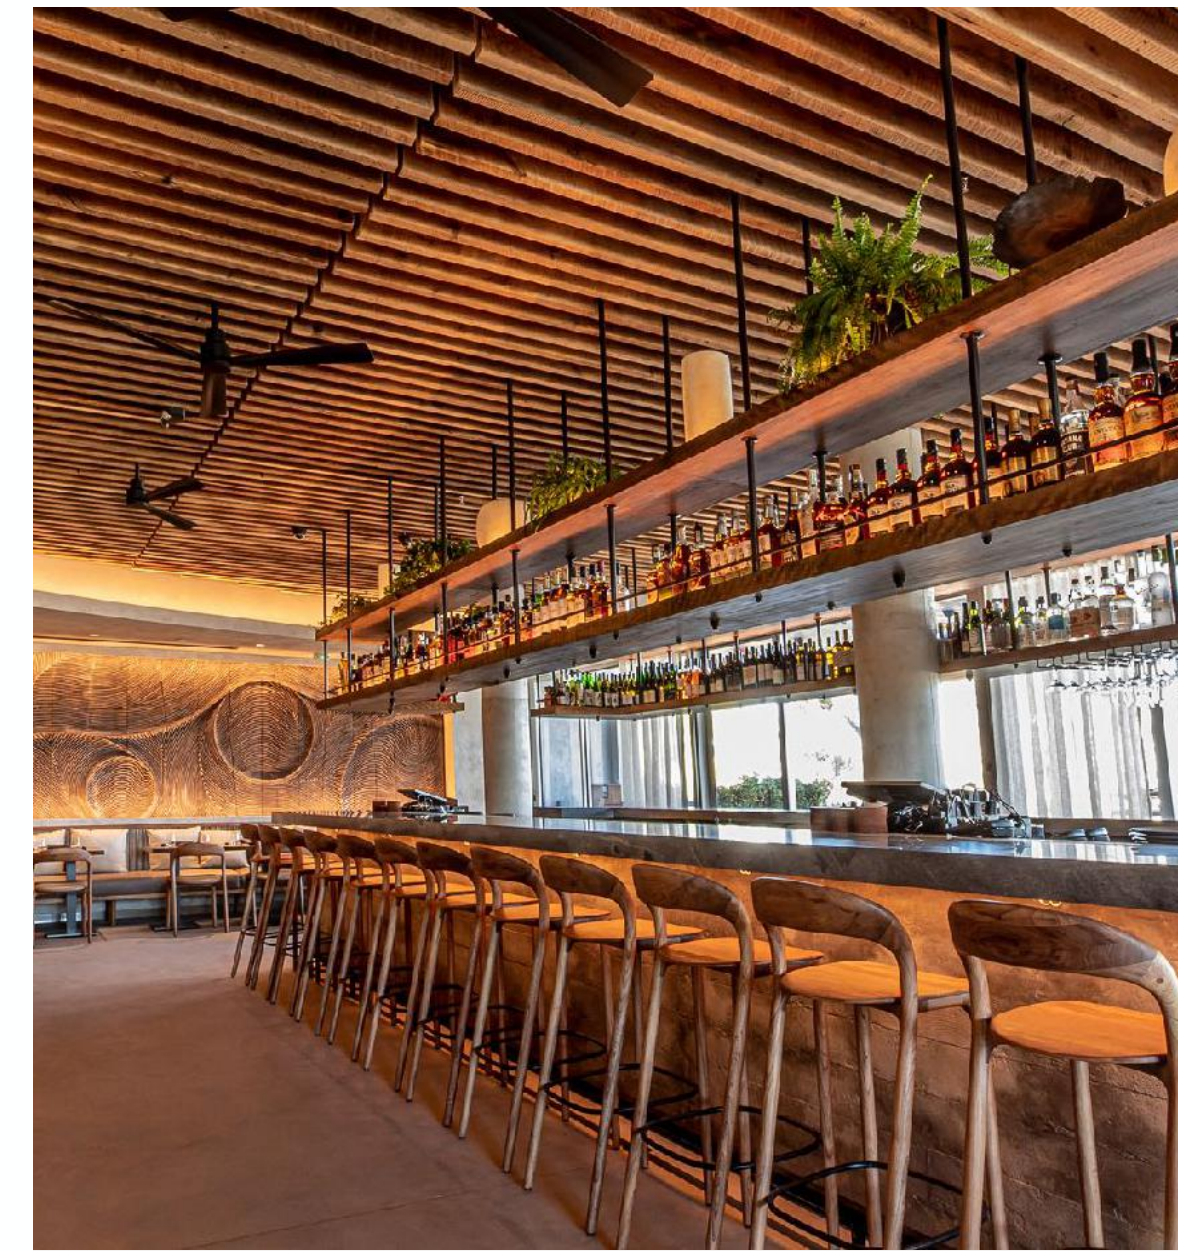

Neva Light Bar Stool

ARTISAN

Collection: Neva

Designers: Regular Company

The Neva Light Bar Stool, a testament to timeless elegance and classic design. Remarkably thin and lightweight, each Neva Light Bar Stool is a masterpiece of meticulous hand-finishing by seasoned craftsmen. Personalise your stool with a choice between a solid timber seat or the comfort of upholstery, available in a range of premium leathers or fabrics.

For added customisation, the footrest can be tailored with a RAL powder-coated finish in black or white, or opt for custom materials of aged brass or inox upon request. Elevate your space with the Neva Light Bar Stool, where style meets comfort and craftsmanship meets artistry, delivering an unparalleled seating experience.