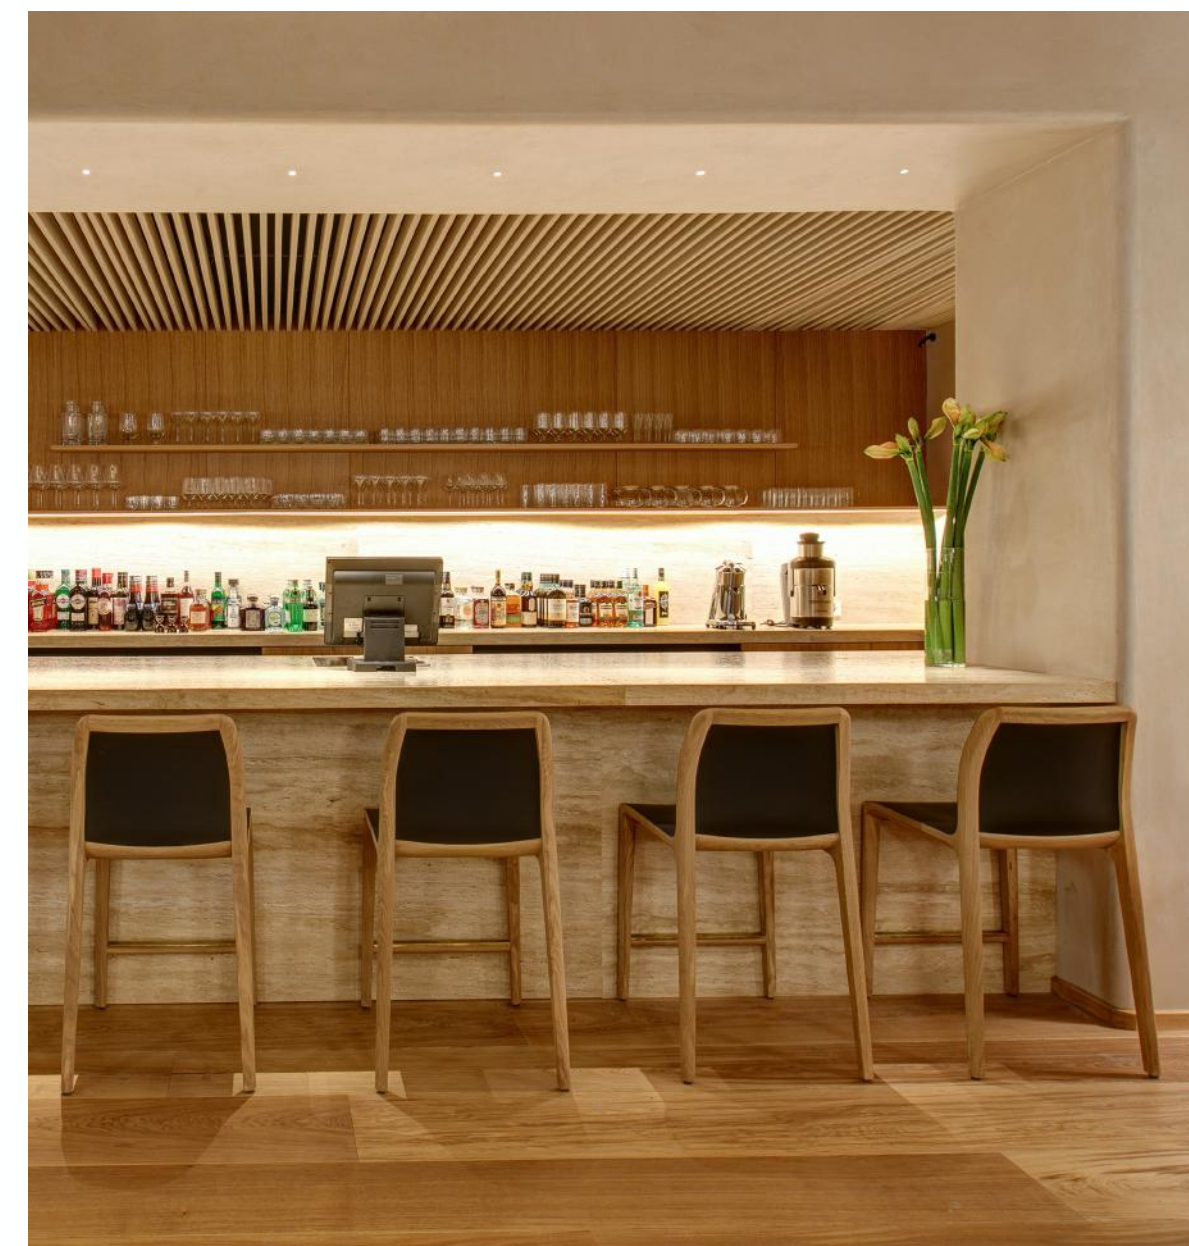

Invito Bar Stool

ARTISAN

Collection: Invito

Designers: Michael Schneider

The elegance of the Invito Stool, sleek in design, featuring gently curved, soft timber lines and a strong leather seat and back insert. Each stool is meticulously crafted.

Artisan proudly manufactures the Invito Bar Chair, available in black leather, and custom-crafted to suit your aesthetic preferences. Choose from an array of timber species, including European oak, European and American walnut, maple, elm, cherry, and ash, each enhanced by a selection of natural finishes, such as oils and soap.

Design Schneider specialises in product, furniture, and exhibition design, bolstered by extensive trend research. Notably, the Invito Collection was honoured with the 2016 Golden Key Award, a testament to its exceptional design achievements.

TECHNICAL SPECIFICATIONS

Lead Time: 22 - 26 Weeks

Sectors: Hospitality, Commercial, Residential

Suitability: Indoor

Warranty: 2 years

Dimensions:
W50cm x D57 cm x H95 cm
Seat Height 62 cm

Black Powdercoat Footrest or Brass
Black Saddle Leather Only, Project Quantity Custom Upon Request

[View Materials Guide](#)

ducksnest.com.au |
Showroom GO1, 15-35 Thistlethwaite St South Melbourne, Victoria 3205 |
03 5224 1444

ducksnest.