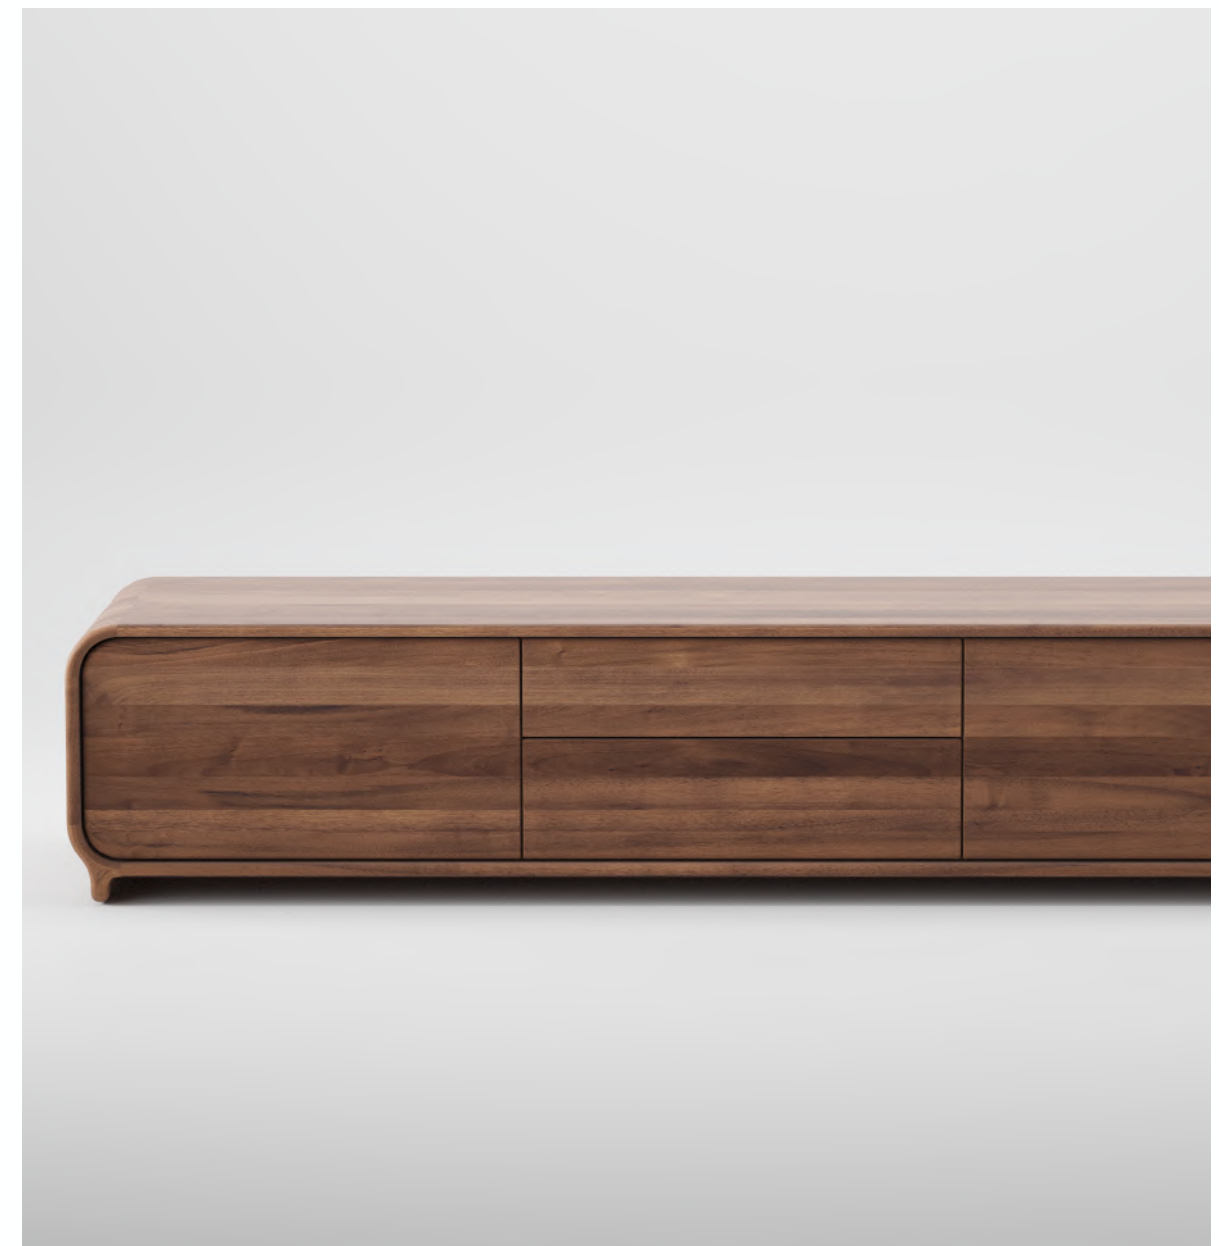

Eny Low Board

ARTISAN

Collection: Eny

Designers: Artisan

The Eny Low Sideboard, an exceptional design that effortlessly complements Artisan's distinctive range. This low sideboard is meticulously crafted in a variety of premium timbers, including European oak, walnut, maple, elm, cherry, American walnut, and ash, featuring natural finishes like oils and soap.

The Eny Low Sideboard, is a testament to Artisan's unwavering dedication to quality and style in the realm of storage solutions.

TECHNICAL SPECIFICATIONS

Lead Time: 22 - 26 Weeks

Sectors: Hospitality, Commercial, Residential

Suitability: Indoor

Warranty: 2 years

Dimensions:

Height of Legs 4 cm

L160, 180, 200 cm x D50 cm x H42 cm

Custom Sizing Available

[View Materials Guide](#)

ducksnest.com.au |

Showroom GO1, 15-35 Thistlethwaite St South Melbourne, Victoria 3205 |

03 5224 1444

ducksnest.